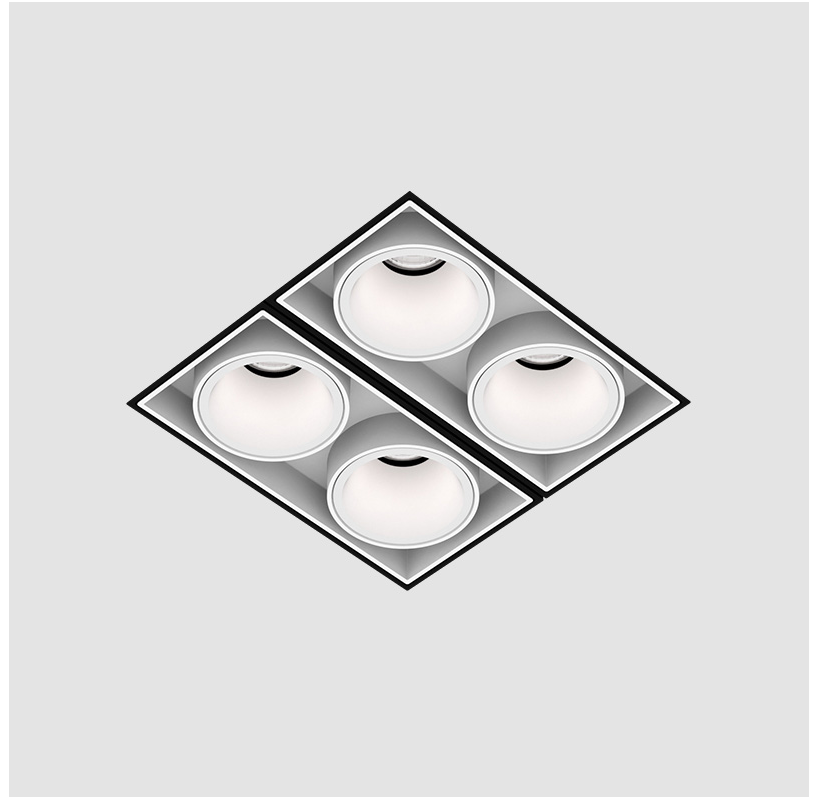

PHYSICAL

Shape: Rectangle
Length (mm): 70
Length (in): 2 ¾
Width (mm): 70
Width (in): 2 ¾
Height (mm): 65
Height (in): 2 9/16
Ceiling Thickness (mm): 12.5
Ceiling Thickness (in): 1/2
Min. Recessing Depth (mm): 100
Min. Recessing Depth (in): 3 15/16
Light Distribution: Downlight
Weight (kg): 0.437
Weight (lbs): 0.96
Fixture Finish: SSR / BKV / CWI / CRY / HAB / LAG / UFT / ITA / RUA / RUR / MIC / FTG / MYG / TWT / LOD / PUS / FRO / FUP / KIA / POP / BLS / SPG / MEY / GOH / GUM / CHC / COM / ABZ / JAG / OBR / MOS / ROR
Fixture Material: Aluminum Die Cast
Cut-out Measurements: 82mm / 3 1/4" x 42mm / 1 5/8"
Upon Request: Unique Ceiling Thickness

ELECTRICAL

Lamp Type: LED (Zhaga Standard)
Input Wattage (W): 18
Total Output Wattage (W): 16.4
Dimming: Tri-Mode (Non-Dimming and Phase Dimming (120Vac only) and 0-10V Dimming)
Driver Included: No
Driver Location: Recessed Housing
Driver Type: Constant Current - Universal
Driver Class: Class 2
Housing: See components
Input Voltage (V): 120 - 277
Constant Current (MA): 1050

LED

Number of LEDs: 4
Color Temperature (°K): 2700 / 3000 / 3500 / 4000
Max. Delivered Lumen (lm): Max. 887
CRI: >90 CRI
Lamp Life (hrs): 50000
Upon Request: Special Color Temperature

OPTICAL

Reflector: 8 / 18 / 34
Upon Request: Special Beam Angles

RATINGS AND CERTIFICATIONS

Certified By: CSA Certified to UL and CSA Standards
IP Rating: IP20
Zaneen Corporation © 2024, T 1800-388-3382, F 416-247-9319, www.zaneen.com