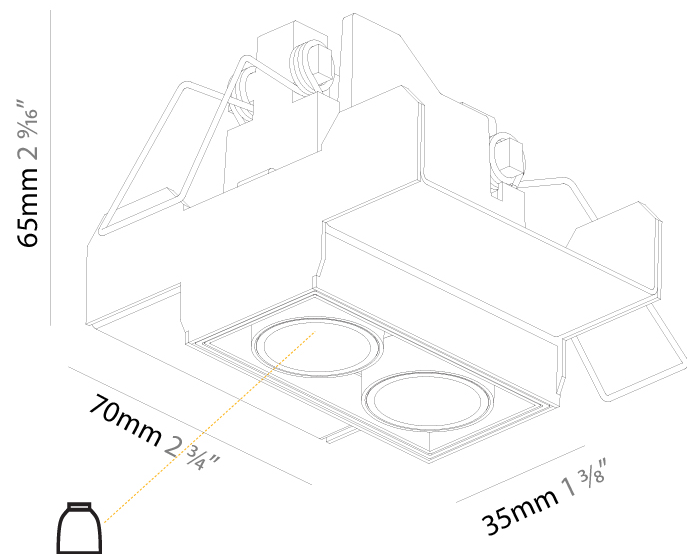

GENERAL

Series: Magiq
Subseries: Magiq 2 Cell
Brand: Prolicht
Division: Architectural
Mounting Type: Trimless
Mounting Location: Ceiling
Subcategory: Downlight

PHYSICAL

Shape: Rectangle
Length (mm): 70
Length (in): 2 ¾
Width (mm): 35
Width (in): 1 ⅜
Height (mm): 65
Height (in): 2 ⅞
Ceiling Thickness (mm): 12.5
Ceiling Thickness (in): 1/2
Min. Recessing Depth (mm): 100
Min. Recessing Depth (in): 3 ⅝
Light Distribution: Downlight
Weight (kg): 0.241
Weight (lbs): 0.53
Fixture Finish: BLK / WHI
Fixture Material: Aluminum Die Cast
Cut-out Measurements: 82mm / 3 1/4" x 42mm / 1 5/8"
Upon Request: Unique Ceiling Thickness

ELECTRICAL

Lamp Type: LED (Zhaga Standard)
Input Wattage (W): 9
Total Output Wattage (W): 8.2
Dimming: Tri-Mode (Non-Dimming and Phase Dimming (120Vac only) and 0-10V Dimming)
Driver Included: No
Driver Location: Remote
Driver Type: Constant Current - Universal
Driver Class: Class 2
Input Voltage (V): 120 - 277
Constant Current (MA): 1050

LED

Number of LEDs: 2
Color Temperature (°K): 2700 / 3000 / 3500 / 4000
Max. Delivered Lumen (lm): 314 / 342 / 350 / 357
Nominal Lumen (lm): 440 / 480 / 490 / 500
CRI: >90 CRI
Lamp Life (hrs): 50000
Upon Request: Special Color Temperature

OPTICAL

Reflector: 8 / 18 / 34
Upon Request: Special Beam Angles

RATINGS AND CERTIFICATIONS

Certified By: CSA Certified to UL and CSA Standards
IP rating: IP20