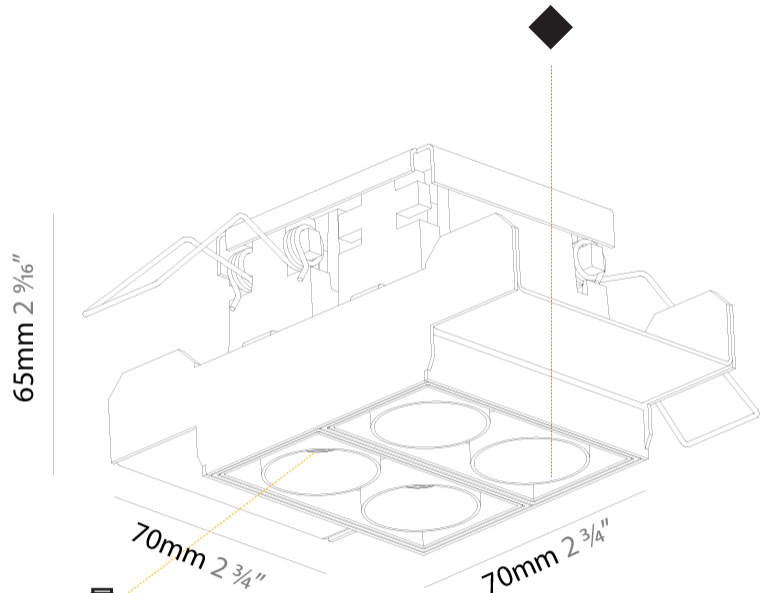

PHYSICAL

Shape: Rectangle
Length (mm): 70
Length (in): 2 ¾
Width (mm): 70
Width (in): 2 ¾
Height (mm): 65
Height (in): 2 9/16
Ceiling Thickness (mm): 12.5
Ceiling Thickness (in): 1/2
Min. Recessing Depth (mm): 100
Min. Recessing Depth (in): 3 15/16
Light Distribution: Downlight
Weight (kg): 0.437
Weight (lbs): 0.96
Fixture Finish: SSR / BKV / CWI / CRY / HAB / LAG / UFT / ITA / RUA / RUR / MIC / FTG / MYG / TWT / LOD / PUS / FRO / FUP / KIA / POP / BLS / SPG / MEY / GOH / GUM / CHC / COM / ABZ / JAG / OBR / MOS / ROR
Fixture Material: Aluminum Die Cast
Cut-out Measurements: 82mm / 3 1/4" x 42mm / 1 5/8"
Upon Request: Unique Ceiling Thickness

ELECTRICAL

Lamp Type: LED (Zhaga Standard)
Input Wattage (W): 18
Total Output Wattage (W): 16.4
Dimming: Tri-Mode (Non-Dimming and Phase Dimming (120Vac only) and 0-10V Dimming)
Driver Included: No
Driver Location: Recessed Housing
Driver Type: Constant Current - Universal
Driver Class: Class 2
Housing: See components
Input Voltage (V): 120 - 277
Constant Current (MA): 1050

LED

Number of LEDs: 4
Color Temperature (°K): 2700 / 3000 / 3500 / 4000
Max. Delivered Lumen (lm): Max. 887
CRI: >90 CRI
Lamp Life (hrs): 50000
Upon Request: Special Color Temperature

OPTICAL

Reflector: 8 / 18 / 34
Upon Request: Special Beam Angles

RATINGS AND CERTIFICATIONS

Certified By: CSA Certified to UL and CSA Standards
IP Rating: IP20
Zaneen Corporation © 2024, T 1800-388-3382, F 416-247-9319, www.zaneen.com